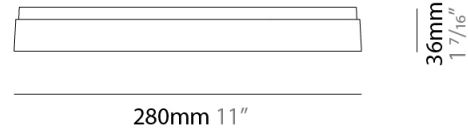

PN ROUND SURFACE

E5C001- -

base number   Color   Finish
Temperature   Options

1. To build a product code in our configurator select the specify button on the base model # product page
2. To build a manual product code on this datasheet choose from the options listed below in blue font and add the suffix to the base model #

GENERAL

Series: PN
Subseries: PN Round
Brand: Ivela
Division: Exterior
Mounting Type: Surface
Mounting Location: Ceiling
Subcategory: Downlight

PHYSICAL

Shape: Round
Diameter (mm): 280
Diameter (in): 11
Height (mm): 36
Height (in): 1 7/16
Light Distribution: Direct
Weight (kg): 2
Weight (lbs): 4.40
Diffuser: Opal Polycarbonate
Fixture Finish: WHI / BLK / SIL
Fixture Material: Aluminum Die Cast

ELECTRICAL

Lamp Type: LED
Total Output Wattage (W): 18
Dimming: Non-Dimmable
Driver Included: Yes
Driver Location: Integrated
Driver Type: Constant Current - Universal
Driver Class: Class 2
Input Voltage (V): 120
Constant Current (MA): 500
Upon Request: (See components [IP65 or higher enclosure to be supplied by others]) Remote: 0-10Vdc dimming / Phase dimming 120Vac only

LED

Number of LEDs: 1
Color Temperature (°K): 3000 / 3500
Max. Delivered Lumen (lm): 2040
CRI: >85 CRI
Efficiency (%): 85
Lamp Life (hrs): 50000

OPTICAL

Optic°: 120
Beam Angle: Symmetric
Adjustability: Fixed

RATINGS AND CERTIFICATIONS

Certified By: Certified for North American Standards
IP rating: IP41 (Damp)
IK Rating: IK08

1.1 Kg /
2.42 lbs