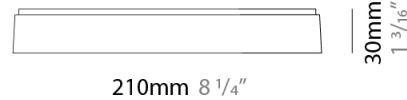

PN ROUND SURFACE

E5C000-

base number   Finish
Options

1. To build a product code in our configurator select the specify button on the base model # product page
2. To build a manual product code on this datasheet choose from the options listed below in blue font and add the suffix to the base model #

GENERAL

Series: PN
Subseries: PN Round
Brand: Ivela
Division: Exterior
Mounting Type: Surface
Mounting Location: Ceiling
Subcategory: Downlight

PHYSICAL

Shape: Round
Diameter (mm): 210
Diameter (in): 8 ¼
Height (mm): 30
Height (in): 1 ⅜
Light Distribution: Direct
Weight (kg): 1.2
Weight (lbs): 2.64
Diffuser: Opal Polycarbonate
Fixture Finish: WHI / BLK / SIL
Fixture Material: Aluminum Die Cast

ELECTRICAL

Lamp Type: LED
Input Wattage (W): 15.3
Total Output Wattage (W): 12
Dimming: Non-Dimmable
Driver Included: Yes
Driver Location: Integrated
Driver Class: Class 2
Input Voltage (V): 120
Constant Current (MA): 350
Upon Request: (See components [IP65 or higher enclosure to be supplied by others]) Remote: 0-10Vdc dimming / Phase dimming 120Vac only / Non-dimming 120/277Vac

LED

Number of LEDs: 1
Color Temperature (°K): 3000
Max. Delivered Lumen (lm): 1538
CRI: >85 CRI
Efficiency (%): 85.5
Lamp Life (hrs): 50000

OPTICAL

Optic°: 120
Adjustability: Fixed

RATINGS AND CERTIFICATIONS

Certified By: Certified for North American Standards
IP rating: IP41 (Damp)
IK Rating: IK08

1.1 Kg /
2.42 lbs