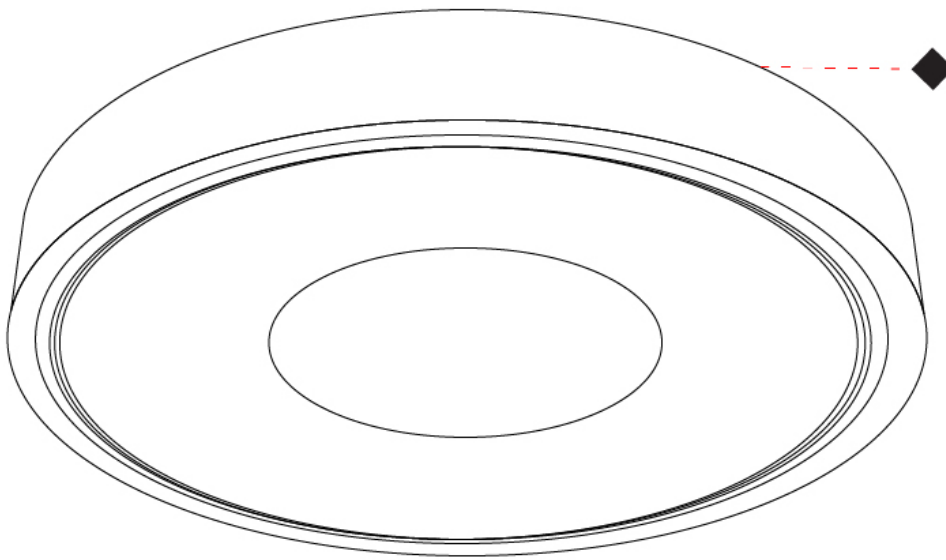

PN ROUND SURFACE

E5C000-

PROJECT	_____
TYPE	_____
SPECIFIER	_____
QUANTITY	_____
DATE	_____